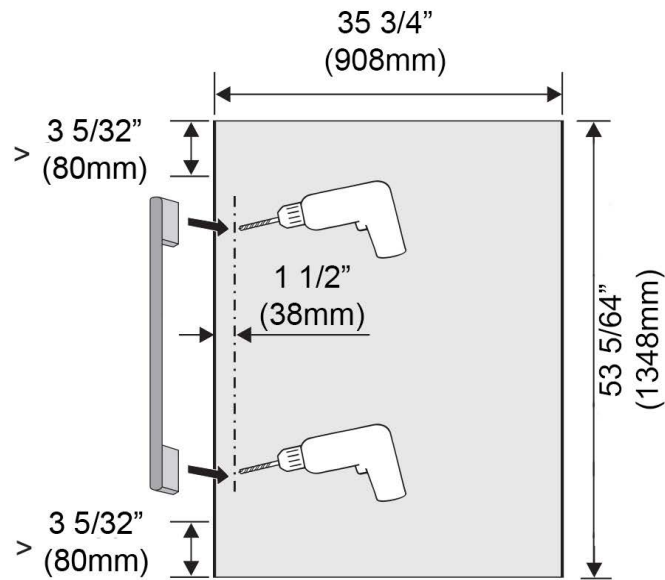

FOR LEFT HAND HANDLE
MOUNTING