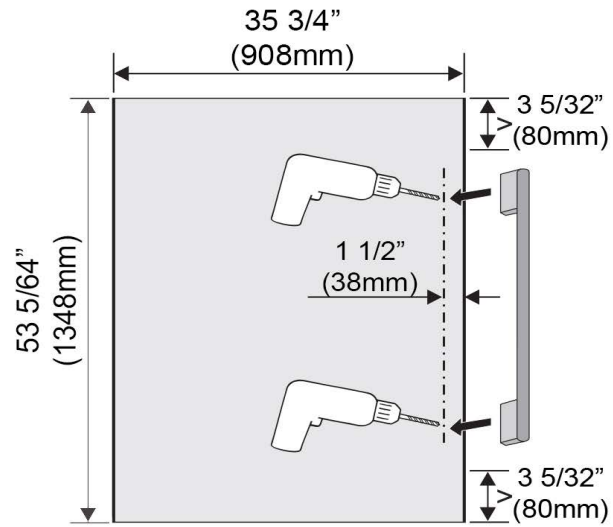

MasterCool Panel

KFP 3613 ed/cs

FOR RIGHT HAND HANDLE
MOUNTING